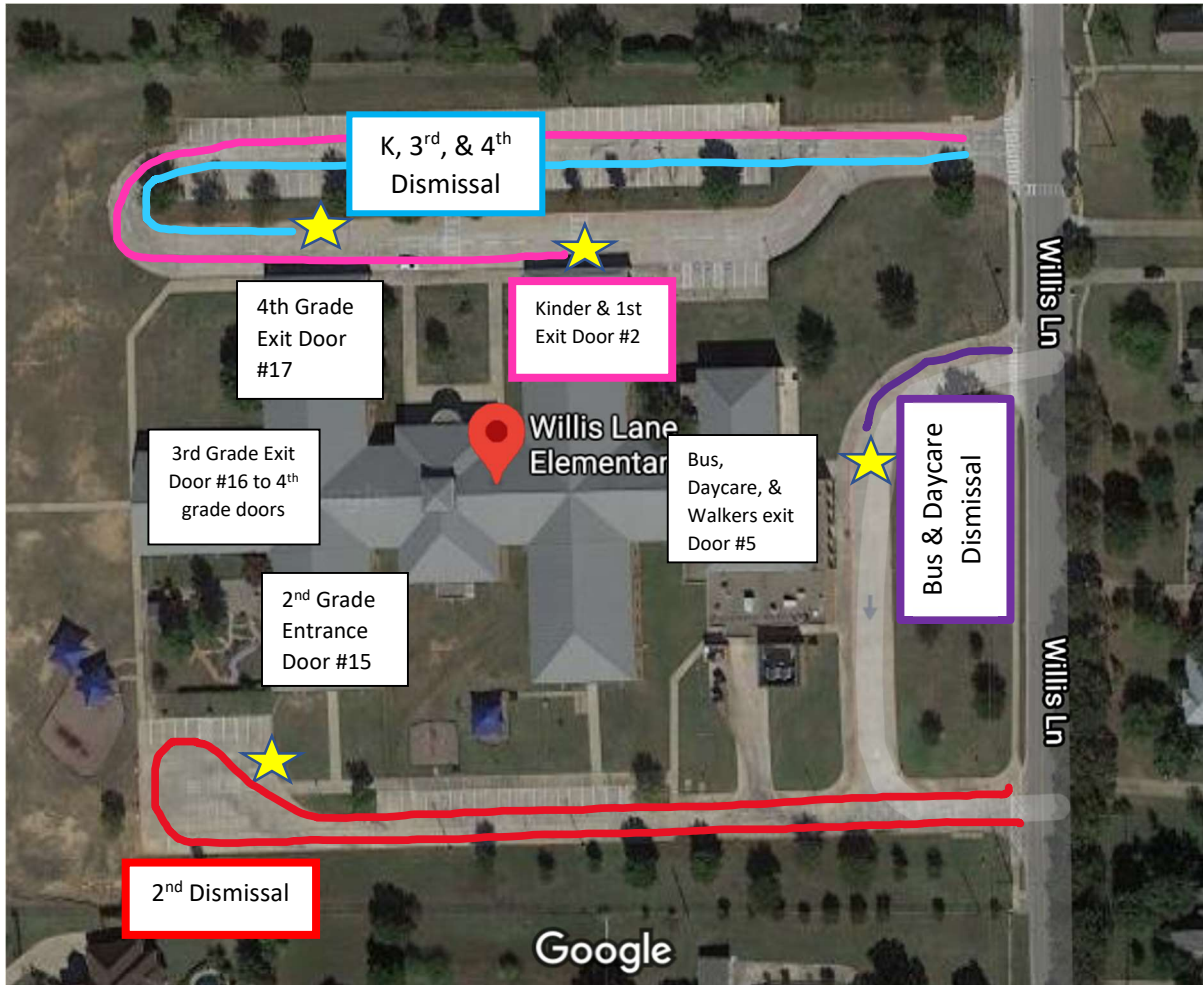

Willis Lane Dismissal Procedures

2020-2021

Regular Dismissal starts 8/31:

Grades K, walkers, & buses – starts at 3:05 p.m.

Grades 1, 2 & 4 - starts at 3:15 p.m.

Grades 3 – starts at 3:25 p.m.

****All drop off and pick-up locations are based on the youngest student if you have more than one. (ex: If you have a 1st and 4th grader, you will drop off and pick-up at the 1st grade location)**

- All procedures are in place rain or shine, please plan accordingly.
- Masks are required to be on for arrival and dismissal.
- Teachers will no longer be opening car doors.

- Bus & Daycare dismissal from the horseshoe drive out of gym doors.

- Kindergarten (dismissal time 3:05pm) & 1st grade (dismissal time (3:25pm) will be dismissed from the kinder awning using the outside lane (closest to the curb and building)

- 2nd grade (dismissal time 3:15pm) will be dismissed from the back of the building on the south side of the building near the playground exiting door 15.

- 3rd grade (dismissal time 3:25pm) will dismiss from the 3rd grade hall using door 16 and will follow the sidewalk to the 4th grade awning and will be loaded on the inside lane (students will be crossed by an adult).